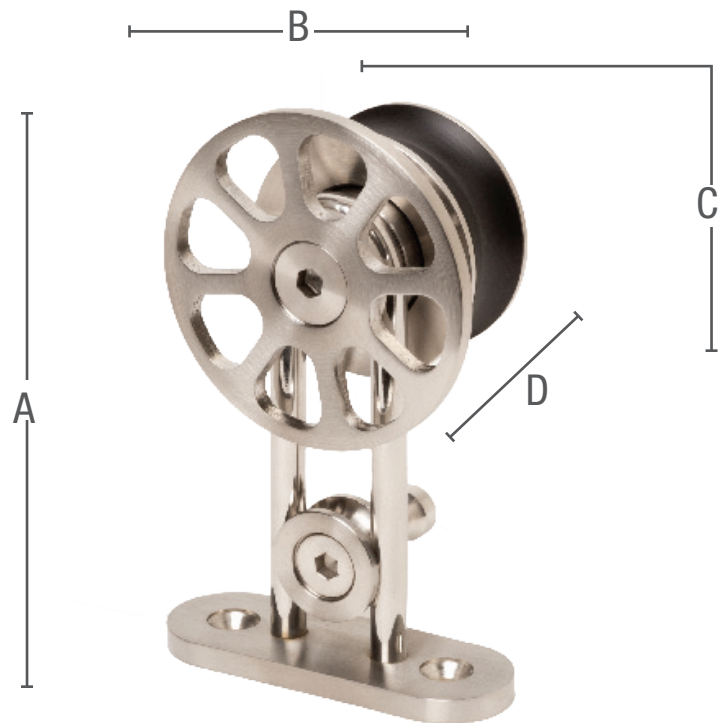

Spoke Wheel Carrier Kit

Stainless Steel Round Rail
Top Mount

With clean, simple designs that are as beautiful as they are functional, Knap & Vogt Stainless Steel Barn Door Hardware offers a modern, stylish way to hang wood doors in any space. KV is the top choice of designers and architects looking for solutions that will integrate into almost any setting, offering cost effective space saving and exquisite stainless steel designs.

Features

- Kit includes: 78-3/4" rail, mounting plates, end stops, carriers, floor guides, anti-jump bumpers and end caps
- Desirable, high quality 304 stainless steel
- Quiet and fluid ball-bearing carriers
- Anti-jump bumpers to retain carriers on rail
- Kits contain all mounting hardware
- Top mount carrier for wood applications up to 1-1/2" thick
- Additional 78-3/4" rail sections and rail connectors available
- Maximum weight load is 250 lbs.

Carrier Dimensions

- Top of rail to top of carrier2-5/8"
- A. Overall length of strap and wheel 5"
- B. Width of strap3-1/4"
- C. Wheel width.....2-1/8"
- D. Wheel thickness..... 1"

Accessories

SS-RR-65-A
Round Rail with
Mounting Brackets

SS-RR-C
Round Rail Connector

SS-GWD
Wood Door Guide

KNAPE & VOGT

2700 Oak Industrial Dr. NE
Grand Rapids, MI 49505-6026 USA
1.800.253.1561 | 616.459.3311
Fax: 877.636.3290
www.kv.com

This and other KV literature is available for download at www.kv.com > Resource Library