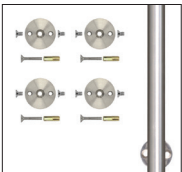

Spoke Wheel Carrier Kit

Stainless Steel Round Rail
Top Mount

With clean, simple designs that are as beautiful as they are functional, Knap & Vogt Stainless Steel Barn Door Hardware offers a modern, stylish way to hang wood doors in any space. KV is the top choice of designers and architects looking for solutions that will integrate into almost any setting, offering cost effective space saving and exquisite stainless steel designs.

Features

- Kit includes: 78-3/4" rail, mounting plates, end stops, carriers, floor guides, anti-jump bumpers and end caps
- Desirable, high quality 304 stainless steel
- Quiet and fluid ball-bearing carriers
- Anti-jump bumpers to retain carriers on rail
- Kits contain all mounting hardware
- Top mount carrier for wood applications up to 1-1/2" thick
- Additional 78-3/4" rail sections and rail connectors available
- Maximum weight load is 250 lbs.

Carrier Dimensions

- Top of rail to top of carrier2-5/8"
- A. Overall length of strap and wheel 5"
- B. Width of strap3-1/4"
- C. Wheel width.....2-1/8"
- D. Wheel thickness..... 1"

Accessories

SS-RR-65-A
Round Rail with
Mounting Brackets

SS-RR-C
Round Rail Connector

SS-GWD
Wood Door Guide

KNAPE & VOGT

2700 Oak Industrial Dr. NE
Grand Rapids, MI 49505-6026 USA
1.800.253.1561 | 616.459.3311
Fax: 877.636.3290
www.kv.com

This and other KV literature is available for download at www.kv.com > Resource Library