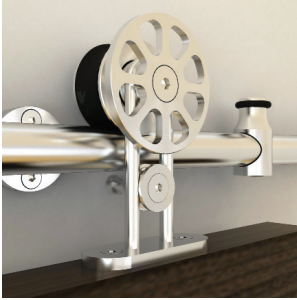

Spoke Wheel Carrier Kit

Stainless Steel Round Rail
Top Mount

With clean, simple designs that are as beautiful as they are functional, Knap & Vogt Stainless Steel Barn Door Hardware offers a modern, stylish way to hang wood doors in any space. KV is the top choice of designers and architects looking for solutions that will integrate into almost any setting, offering cost effective space saving and exquisite stainless steel designs.

Features

- Kit includes: 78-3/4" rail, mounting plates, end stops, carriers, floor guides, anti-jump bumpers and end caps
- Desirable, high quality 304 stainless steel
- Quiet and fluid ball-bearing carriers
- Anti-jump bumpers to retain carriers on rail
- Kits contain all mounting hardware
- Top mount carrier for wood applications up to 1-1/2" thick
- Additional 78-3/4" rail sections and rail connectors available
- Maximum weight load is 250 lbs.