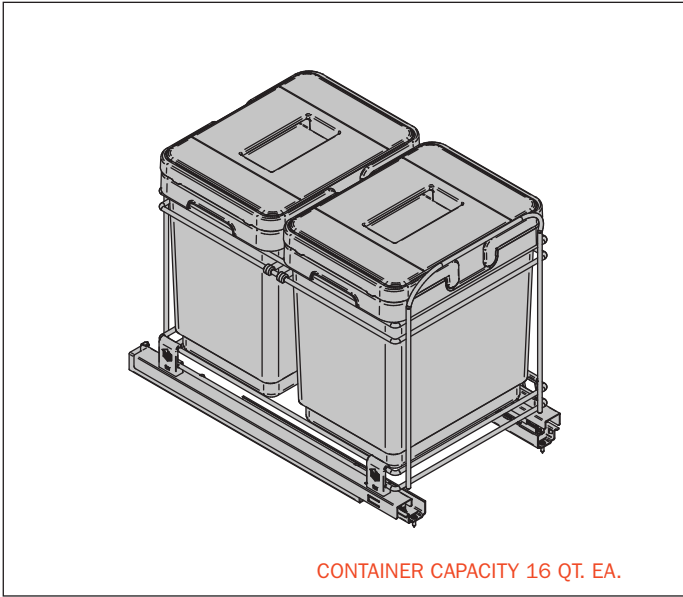

Under the sink pullouts

Product features:

- Bottom mount.
- Full extension.
- Soft close.
- Easy installation with only 4 wood screws.
- Integrated handle.

Waste Bins:

- Recyclable, non toxic material.
- Resistant to low & high temperatures.
- Non deformable.
- Integrated handles for easy removal.