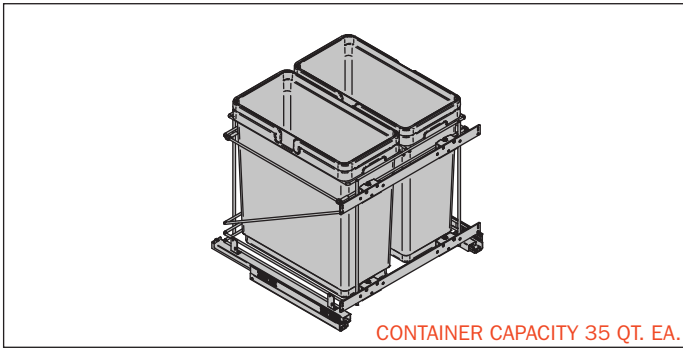

Waste recycle pullouts

12" Base pull-out waste bins. Soft close, wire bottom, full extension (500mm). Handle and door brackets included. One 35 Qt. plastic bin. The waste bins are equipped with handles to easily keep your trash bag inside and lift cans up. Bottom mount.

Part#	Depth	Width	Height
QPAM12135C	19-5/8"	12"	19-1/2"

15" Base pull-out waste bins. Soft close, wire bottom, full extension (500mm). Handle and door brackets included. Two 32 Qt. plastic bins. The waste bins are equipped with handles to easily keep your trash bag inside and lift cans up. Bottom mount.

Part#	Depth	Width	Height
QPAM15228C	19-5/8"	15"	19-1/2"

18" Base pull-out waste bins. Soft close, wire bottom, full extension (500mm). Handle and door brackets included. Two 32 Qt. plastic bins. The waste bins are equipped with handles to easily keep your trash bag inside and lift cans up. Bottom mount.

Part#	Depth	Width	Height
QPAM18228C	19-5/8"	18"	19-1/2"

21" Base pull-out waste bins. Soft close, wire bottom, full extension (500mm). Handle and door brackets included. Two 35 Qt. plastic bins. The waste bins are equipped with handles to easily keep your trash bag inside and lift cans up. Bottom mount.