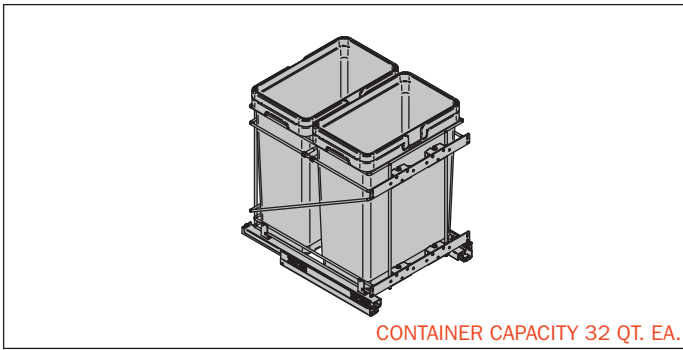

Waste recycle pullouts

12" Base pull-out waste bins. Soft close, wire bottom, full extension (500mm). Handle and door brackets included. One 35 Qt. plastic bin. The waste bins are equipped with handles to easily keep your trash bag inside and lift cans up. Bottom mount.

Part#	Depth	Width	Height
QPAM12135C	19-5/8"	12"	19-1/2"

15" Base pull-out waste bins. Soft close, wire bottom, full extension (500mm). Handle and door brackets included. Two 32 Qt. plastic bins. The waste bins are equipped with handles to easily keep your trash bag inside and lift cans up. Bottom mount.

Part#	Depth	Width	Height
QPAM15228C	19-5/8"	15"	19-1/2"

18" Base pull-out waste bins. Soft close, wire bottom, full extension (500mm). Handle and door brackets included. Two 32 Qt. plastic bins. The waste bins are equipped with handles to easily keep your trash bag inside and lift cans up. Bottom mount.

Part#	Depth	Width	Height
QPAM18228C	19-5/8"	18"	19-1/2"

21" Base pull-out waste bins. Soft close, wire bottom, full extension (500mm). Handle and door brackets included. Two 35 Qt. plastic bins. The waste bins are equipped with handles to easily keep your trash bag inside and lift cans up. Bottom mount.