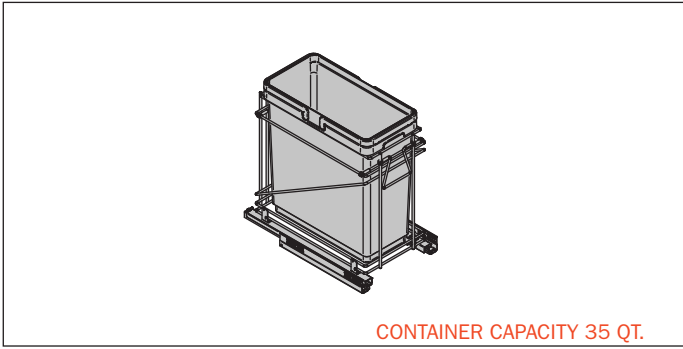

Waste recycle pullouts

12" Base pull-out waste bins. Soft close, wire bottom, full extension (500mm). Handle and door brackets included. One 35 Qt. plastic bin. The waste bins are equipped with handles to easily keep your trash bag inside and lift cans up. Bottom mount.

Part#	Depth	Width	Height
QPAM12135C	19-5/8"	12"	19-1/2"

15" Base pull-out waste bins. Soft close, wire bottom, full extension (500mm). Handle and door brackets included. Two 32 Qt. plastic bins. The waste bins are equipped with handles to easily keep your trash bag inside and lift cans up. Bottom mount.

Part#	Depth	Width	Height
QPAM15228C	19-5/8"	15"	19-1/2"

18" Base pull-out waste bins. Soft close, wire bottom, full extension (500mm). Handle and door brackets included. Two 32 Qt. plastic bins. The waste bins are equipped with handles to easily keep your trash bag inside and lift cans up. Bottom mount.

Part#	Depth	Width	Height
QPAM18228C	19-5/8"	18"	19-1/2"

21" Base pull-out waste bins. Soft close, wire bottom, full extension (500mm). Handle and door brackets included. Two 35 Qt. plastic bins. The waste bins are equipped with handles to easily keep your trash bag inside and lift cans up. Bottom mount.