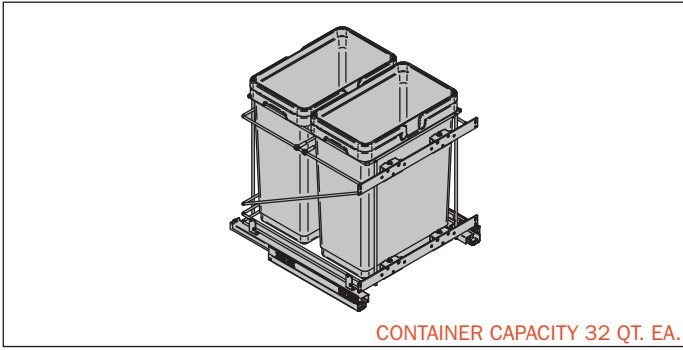

Waste recycle pullouts

12" Base pull-out waste bins. Soft close, wire bottom, full extension (500mm). Handle and door brackets included. One 35 Qt. plastic bin. The waste bins are equipped with handles to easily keep your trash bag inside and lift cans up. Bottom mount.

Part#	Depth	Width	Height
QPAM12135C	19-5/8"	12"	19-1/2"

15" Base pull-out waste bins. Soft close, wire bottom, full extension (500mm). Handle and door brackets included. Two 32 Qt. plastic bins. The waste bins are equipped with handles to easily keep your trash bag inside and lift cans up. Bottom mount.

Part#	Depth	Width	Height
QPAM15228C	19-5/8"	15"	19-1/2"

18" Base pull-out waste bins. Soft close, wire bottom, full extension (500mm). Handle and door brackets included. Two 32 Qt. plastic bins. The waste bins are equipped with handles to easily keep your trash bag inside and lift cans up. Bottom mount.

Part#	Depth	Width	Height
QPAM18228C	19-5/8"	18"	19-1/2"

21" Base pull-out waste bins. Soft close, wire bottom, full extension (500mm). Handle and door brackets included. Two 35 Qt. plastic bins. The waste bins are equipped with handles to easily keep your trash bag inside and lift cans up. Bottom mount.