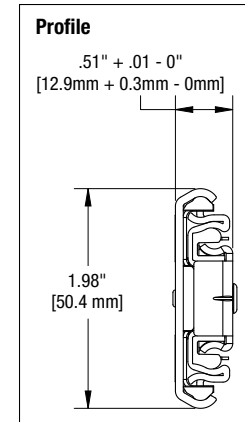

8650FM Heavy-Duty Soft-Close Full Extension Drawer Slide

SKU Number	Slide Size inch/mm	Length inch/mm	Travel inch/mm	A inch/mm	B inch/mm	C inch/mm	D inch/mm	E inch/mm	F inch/mm	G inch/mm	H inch/mm
8650FMB 14	14" [350mm]	13.8" [350mm]	11" [279mm]	-	-	4.82" [122mm]	-	5.04" [128mm]	-	-	-
8650FMB 16	16" [400mm]	15.8" [400mm]	15" [381mm]	5.04" [128mm]	-	6.85" [174mm]	-	5.04" [128mm]	7.56" [192mm]	-	-
8650FMB 18	18" [450mm]	17.7" [450mm]	18" [457mm]	5.04" [128mm]	-	8.88" [226mm]	-	5.04" [128mm]	8.82" [224mm]	-	-
8650FMB 20	20" [500mm]	19.7" [500mm]	20" [508mm]	5.04" [128mm]	-	9.92" [252mm]	-	5.04" [128mm]	8.82" [224mm]	11.34" [288mm]	-
8650FMB 22	22" [550mm]	21.7" [550mm]	22" [559mm]	5.04" [128mm]	-	10.95" [278mm]	15" [381mm]	5.04" [128mm]	8.82" [224mm]	12.60" [320mm]	-
8650FMB 24	24" [600mm]	23.6" [600mm]	24" [610mm]	5.04" [128mm]	8.82" [224mm]	11.98" [304mm]	16.38" [416mm]	5.04" [128mm]	8.82" [224mm]	13.86" [352mm]	-
8650FMB 26	26" [650mm]	25.6" [650mm]	26" [660mm]	5.04" [128mm]	8.82" [224mm]	13.01" [331mm]	19" [482mm]	5.04" [128mm]	8.82" [224mm]	13.86" [352mm]	16.38" [416mm]
8650FMB 28	28" [700mm]	27.6" [700mm]	28" [711mm]	5.04" [128mm]	8.82" [224mm]	14.04" [357mm]	20.16" [512mm]	5.04" [128mm]	8.82" [224mm]	13.86" [352mm]	18.90" [480mm]

Model: 8650FM Soft-Close Full Extension Drawer Slide
Mounting: Side
Load Class: 150 lbs.
Disconnect: Butterfly Lever
Hole Pattern: 32mm and Traditional
Face Frame Mounting: Requires slide to be blocked out. See Face Frame diagram.
Type: Ball-Bearing
Travel: Full Extension
Finish: Zinc
Length: 14", 16", 18", 20", 22", 24", 26", 28"
Clearance: .51" + .01" - .0" on each side
Height: 1.98" [50.4mm]
Packaging: Bulk Pack (8650B): all sizes - 5 pair per carton
Action: Telescopic
Slide Configuration: Unhanded