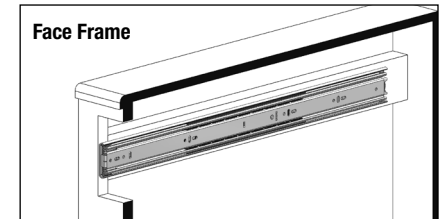

8650FM Heavy-Duty Soft-Close Full Extension Drawer Slide

SKU Number	Slide Size inch/mm	Length inch/mm	Travel inch/mm	A inch/mm	B inch/mm	C inch/mm	D inch/mm	E inch/mm	F inch/mm	G inch/mm	H inch/mm
8650FMB 14	14" [350mm]	13.8" [350mm]	11" [279mm]	-	-	4.82" [122mm]	-	5.04" [128mm]	-	-	-
8650FMB 16	16" [400mm]	15.8" [400mm]	15" [381mm]	5.04" [128mm]	-	6.85" [174mm]	-	5.04" [128mm]	7.56" [192mm]	-	-
8650FMB 18	18" [450mm]	17.7" [450mm]	18" [457mm]	5.04" [128mm]	-	8.88" [226mm]	-	5.04" [128mm]	8.82" [224mm]	-	-
8650FMB 20	20" [500mm]	19.7" [500mm]	20" [508mm]	5.04" [128mm]	-	9.92" [252mm]	-	5.04" [128mm]	8.82" [224mm]	11.34" [288mm]	-
8650FMB 22	22" [550mm]	21.7" [550mm]	22" [559mm]	5.04" [128mm]	-	10.95" [278mm]	15" [381mm]	5.04" [128mm]	8.82" [224mm]	12.60" [320mm]	-
8650FMB 24	24" [600mm]	23.6" [600mm]	24" [610mm]	5.04" [128mm]	8.82" [224mm]	11.98" [304mm]	16.38" [416mm]	5.04" [128mm]	8.82" [224mm]	13.86" [352mm]	-
8650FMB 26	26" [650mm]	25.6" [650mm]	26" [660mm]	5.04" [128mm]	8.82" [224mm]	13.01" [331mm]	19" [482mm]	5.04" [128mm]	8.82" [224mm]	13.86" [352mm]	16.38" [416mm]
8650FMB 28	28" [700mm]	27.6" [700mm]	28" [711mm]	5.04" [128mm]	8.82" [224mm]	14.04" [357mm]	20.16" [512mm]	5.04" [128mm]	8.82" [224mm]	13.86" [352mm]	18.90" [480mm]

Model: 8650FM Soft-Close Full Extension Drawer Slide
Mounting: Side
Load Class: 150 lbs.
Disconnect: Butterfly Lever
Hole Pattern: 32mm and Traditional
Face Frame Mounting: Requires slide to be blocked out. See Face Frame diagram.
Type: Ball-Bearing
Travel: Full Extension
Finish: Zinc
Length: 14", 16", 18", 20", 22", 24", 26", 28"
Clearance: .51" + .01" - .0" on each side
Height: 1.98" [50.4mm]
Packaging: Bulk Pack (8650B): all sizes - 5 pair per carton
Action: Telescopic
Slide Configuration: Unhanded