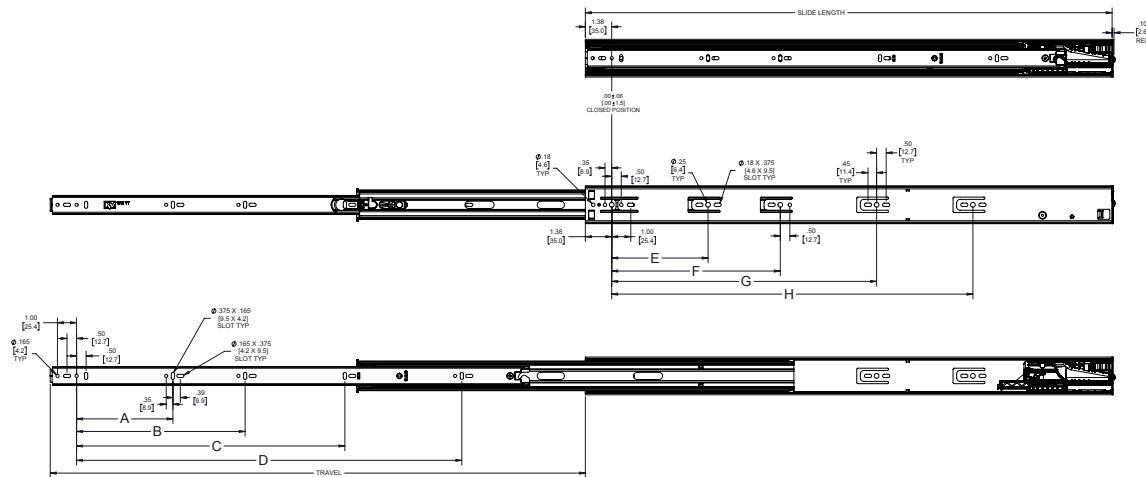

8650FM Heavy-Duty Soft-Close Full Extension Drawer Slide

SKU Number	Slide Size inch/mm	Length inch/mm	Travel inch/mm	A inch/mm	B inch/mm	C inch/mm	D inch/mm	E inch/mm	F inch/mm	G inch/mm	H inch/mm
8650FMB 14	14" [350mm]	13.8" [350mm]	11" [279mm]	-	-	4.82" [122mm]	-	5.04" [128mm]	-	-	-
8650FMB 16	16" [400mm]	15.8" [400mm]	15" [381mm]	5.04" [128mm]	-	6.85" [174mm]	-	5.04" [128mm]	7.56" [192mm]	-	-
8650FMB 18	18" [450mm]	17.7" [450mm]	18" [457mm]	5.04" [128mm]	-	8.88" [226mm]	-	5.04" [128mm]	8.82" [224mm]	-	-
8650FMB 20	20" [500mm]	19.7" [500mm]	20" [508mm]	5.04" [128mm]	-	9.92" [252mm]	-	5.04" [128mm]	8.82" [224mm]	11.34" [288mm]	-
8650FMB 22	22" [550mm]	21.7" [550mm]	22" [559mm]	5.04" [128mm]	-	10.95" [278mm]	15" [381mm]	5.04" [128mm]	8.82" [224mm]	12.60" [320mm]	-
8650FMB 24	24" [600mm]	23.6" [600mm]	24" [610mm]	5.04" [128mm]	8.82" [224mm]	11.98" [304mm]	16.38" [416mm]	5.04" [128mm]	8.82" [224mm]	13.86" [352mm]	-
8650FMB 26	26" [650mm]	25.6" [650mm]	26" [660mm]	5.04" [128mm]	8.82" [224mm]	13.01" [331mm]	19" [482mm]	5.04" [128mm]	8.82" [224mm]	13.86" [352mm]	16.38" [416mm]
8650FMB 28	28" [700mm]	27.6" [700mm]	28" [711mm]	5.04" [128mm]	8.82" [224mm]	14.04" [357mm]	20.16" [512mm]	5.04" [128mm]	8.82" [224mm]	13.86" [352mm]	18.90" [480mm]

Model: 8650FM Soft-Close Full Extension Drawer Slide
Mounting: Side
Load Class: 150 lbs.
Disconnect: Butterfly Lever
Hole Pattern: 32mm and Traditional
Face Frame Mounting: Requires slide to be blocked out. See Face Frame diagram.
Type: Ball-Bearing
Travel: Full Extension
Finish: Zinc
Length: 14", 16", 18", 20", 22", 24", 26", 28"
Clearance: .51" + .01" - .0" on each side
Height: 1.98" [50.4mm]
Packaging: Bulk Pack (8650B): all sizes - 5 pair per carton
Action: Telescopic
Slide Configuration: Unhanded